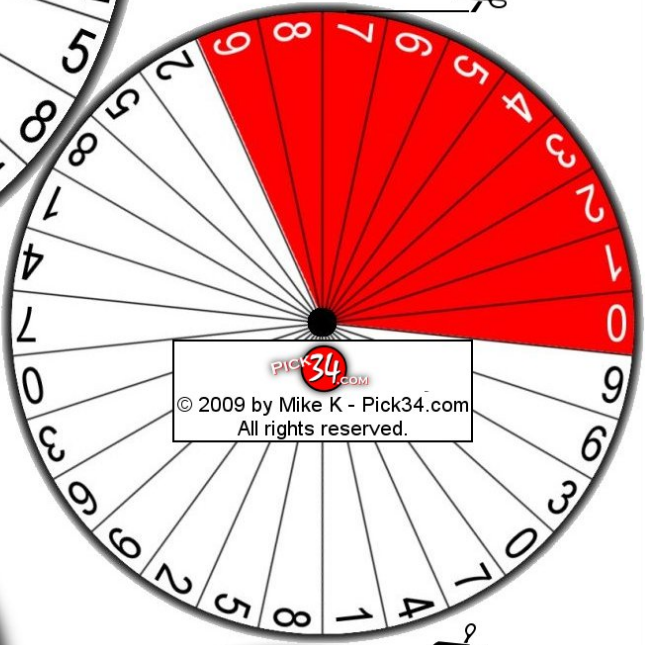

Print this document on cardstock or photo paper, cut out the 4 parts and connect them according to the diagram using a metal brad.

PICK34.COM

The Reel Wheel Pick 3 Pocket Edition

← Previous Draw

Picking numbers has never been easier: Simply select the previous draw from the **white numbers** and you will find your best playing selections on the right.