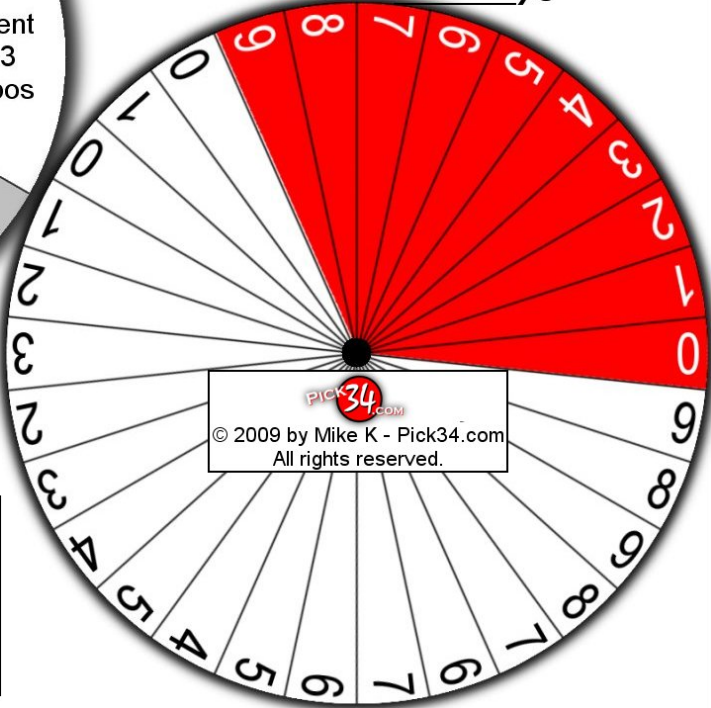

PICK34.COM

For Entertainment Only!
© 2009 by Mike K - Pick34.com - All rights reserved.
This document may only be copied and/or shared as is for free without alteration of any kind.